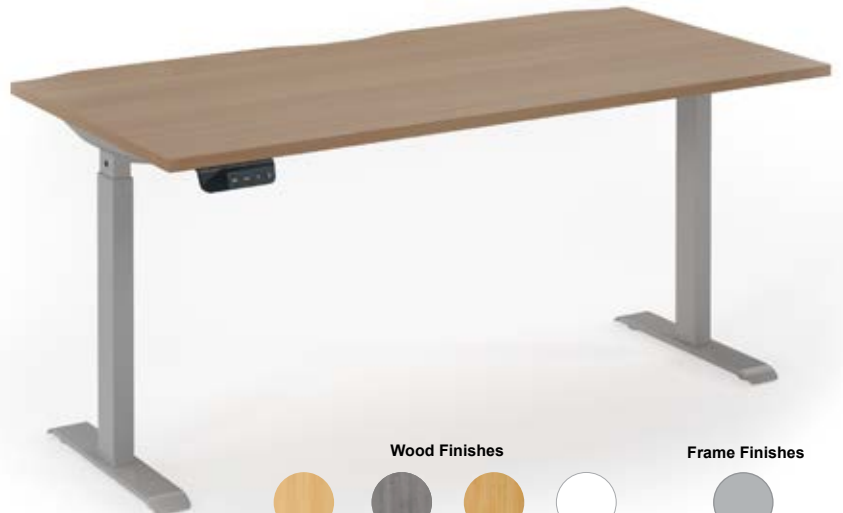

## Elev8 Sit-Stand Desk

From  
£298.00

- Single straight desks 800mm deep scallop tops with 70kg weight load
- The single motor adjusts the desktop height from 685mm to 1185mm
- Silver Frame

CODE	WIDTH	DEPTH	PRICE
<b>EVE-1200</b>	1200	800	£298.00
<b>EVE-1400</b>	1400	800	£306.00
<b>EVE-1600</b>	1600	800	£315.00