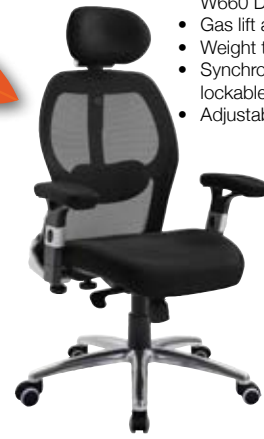

## Altino

From  
£94.00

Fixed arms

Adjustable arms

- 3 Year warranty
- 110kg weight tolerance
- Overall dimensions: W670 D600 H970-1090 mm
- Back height adjustment
- Back rake adjustment
- Gas lift adjustment

CODE	ARM TYPE	PRICE
AH10-000	No arms	£94.00
AH11-000	Fixed arms	£111.00
AH12-000	Adjustable arms	£128.00

3  
YR

## Sandro

Only  
£226.00

- 3 Year warranty
- 150kg weight tolerance
- Overall dimensions: W660 D660 H1235-1335 mm
- Gas lift adjustment
- Weight tension control
- Synchro seat & back tilt lockable options
- Adjustable lumbar support