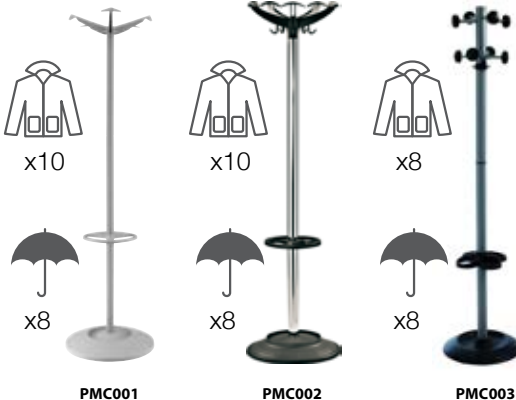

## Mesh Back

1 YR

From  
£51.00

Fixed Arms

Arm & Tablet

CODE	DESCRIPTION	PRICE
TAUMK	No arms	£51.00
TAUMA	Fixed arms	£75.00
TAUMKW	Arm & tablet	£92.00

Black mesh and seat only.

## Coat Stands

From  
£68.00

x10

x10

x8

x8

x8

x8