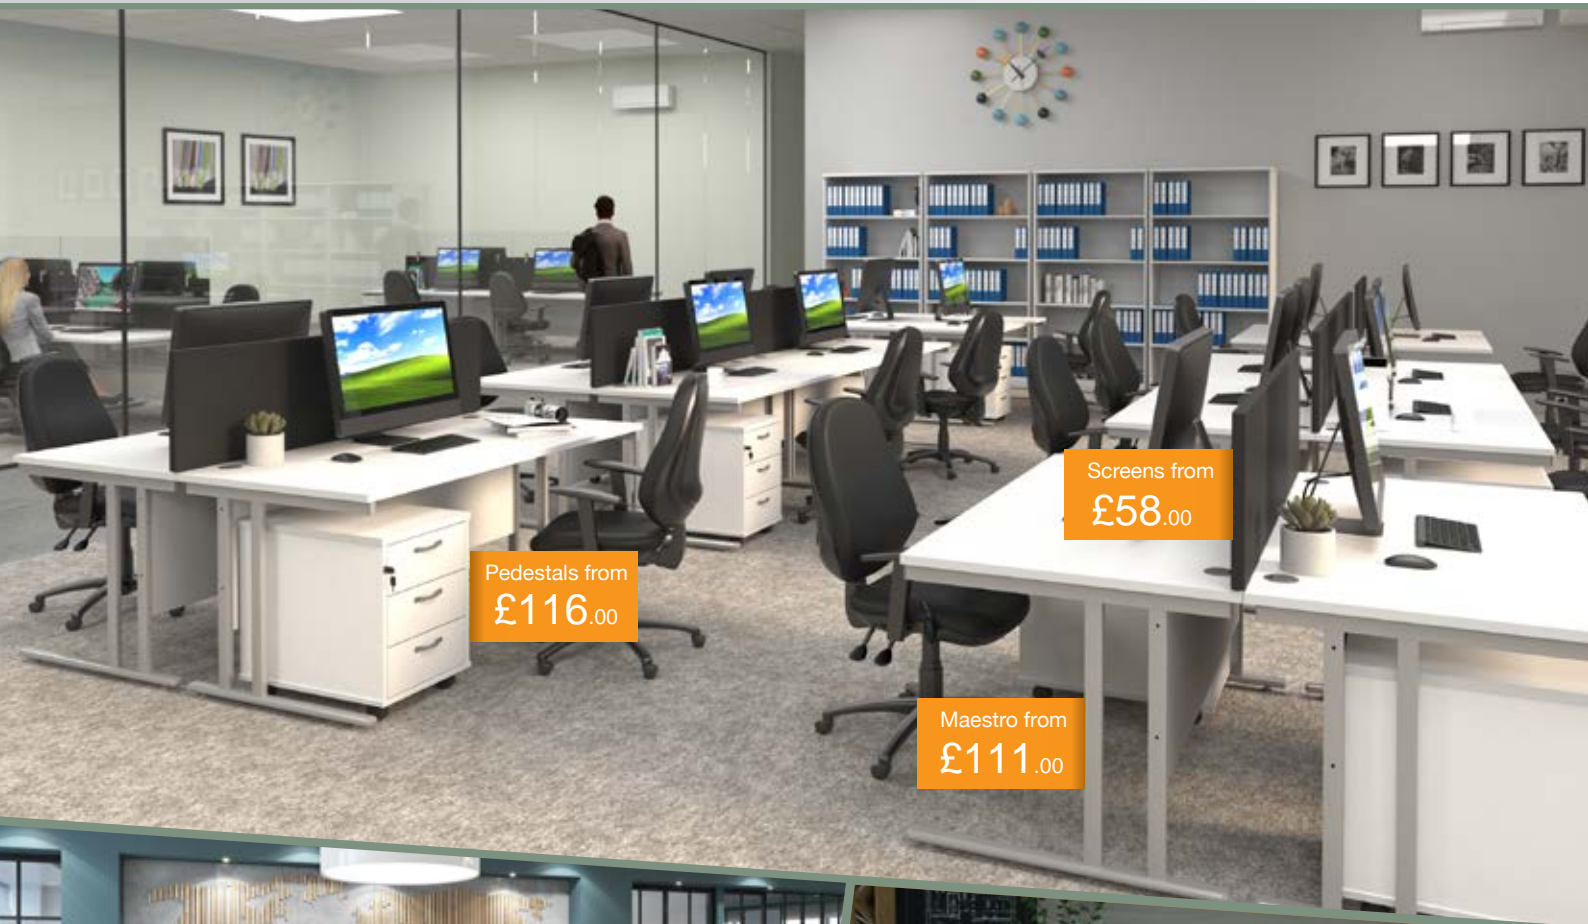

Aberdeen Office Supplies

ABERDEEN OFFICE SUPPLIES LTD, 266 - 274 GEORGE STREET, ABERDEEN, AB25 1HN

Pedestals from
£116.00

Screens from
£58.00

Maestro from
£111.00

Melody from
£238.00

Tables from
£97.00

Jive from
£68.00