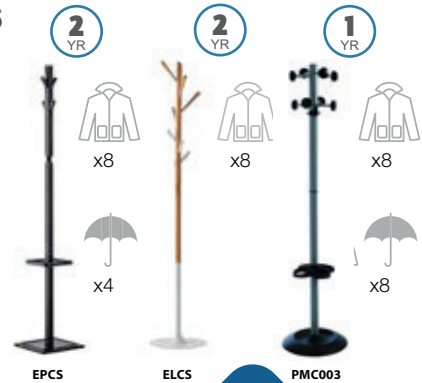

FLOOR SCREENS

- 40mm thick with layer of foam between outer fabric
- Stabilising bar feet supplied

Black
K

Blue
B

2
YR

FROM
£56.00

CODE	WIDTH	HEIGHT	PRICE
512	1200mm	1500mm	£111.00
516	1600mm	1500mm	£128.00
518	1800mm	1500mm	£145.00
812	1200mm	1800mm	£122.00
814	1400mm	1800mm	£129.00
816	1600mm	1800mm	£136.00

DESKTOP SCREENS

- 30mm thick with layer of foam between outer fabric
- Combines a slim profile with robust and durable construction
- Desk mounted screens are supplied with standard desk brackets

Black
K

Blue
B

2
YR

CODE	WIDTH	HEIGHT	PRICE
ES800S	800mm	400mm	£56.00
ES1000S	1000mm	400mm	£56.00
ES1200S	1200mm	400mm	£56.00
ES1400S	1400mm	400mm	£60.00
ES1600S	1600mm	400mm	£63.00
ES1800S	1800mm	400mm	£66.00

COAT STANDS

Keep the office free from clutter with a place to store coats, hats, bags and umbrellas with our versatile and stylish coat and umbrella stands.

- Easy to assemble with no tools required
- Perfect for receptions or waiting rooms

EPCS

ELCS

PMC003

CODE	W	D	H	PRICE
EPCS	320	320	1750	£80.00
ELCS	355	355	1750	£83.00
PMC003	450	450	1730	£68.00

FROM
£68.00