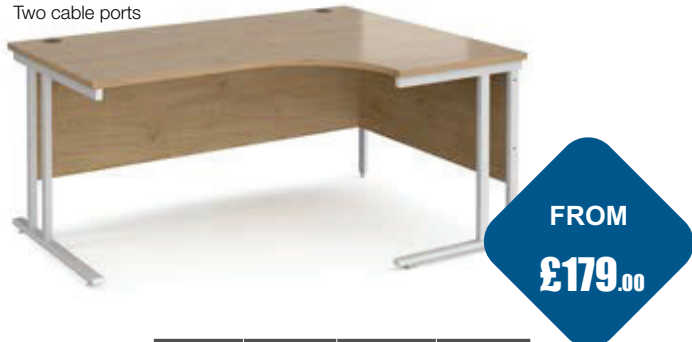

Width	CODE	WIDTH	STYLE	PRICE
1200 LEFT 800	MC14EL	1400mm	Left hand	£179.00
	MC14ER	1400mm	Right hand	£179.00
800 RIGHT 1200	MC16EL	1600mm	Left hand	£180.00
	MC16ER	1600mm	Right hand	£180.00
600	MC18EL	1800mm	Left hand	£199.00
	MC18ER	1800mm	Right hand	£199.00

Please add frame colour followed by top finish when ordering e.g MC16ER with white frame in kendal oak = MC16ERWHKO

STRAIGHT DESK 800MM WITH STEEL PED

- Straight desks with silver cantilever leg frame
- Three drawer silver steel pedestal with 1 anti-tilt castor