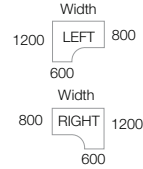

Please add finish when ordering eg. **MP14EL** in grey oak = **MP14ELGO**