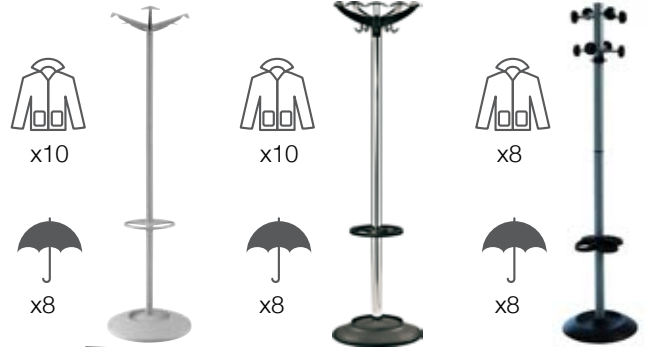

Mid-blue
MB

Light grey
LG

CODE	DESCRIPTION	OVERALL DIMENSIONS	PRICE
LIA01	Armchair	W780 D670 H750	£150.00
LIA02	2 seater sofa	W1490 D670 H750	£383.00

Coat stands

- 1 Year warranty
- Easy to assemble with no tools required
- Perfect for receptions or waiting rooms

x10

x10

x8

x8

x8

x8

FROM

£60.00