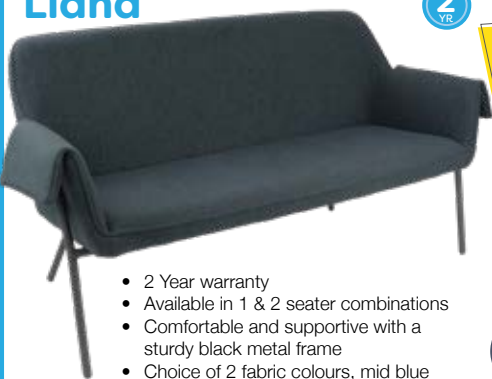

Liana

2 YR

FROM

£150.00

- 2 Year warranty
- Available in 1 & 2 seater combinations
- Comfortable and supportive with a sturdy black metal frame
- Choice of 2 fabric colours, mid blue and light grey
- Perfect for receptions or waiting rooms

Mid-blue
MB

Light grey
LG

CODE	DESCRIPTION	OVERALL DIMENSIONS	PRICE
LIA01	Armchair	W780 D670 H750	£150.00
LIA02	2 seater sofa	W1490 D670 H750	£383.00

Coat stands

- 1 Year warranty
- Easy to assemble with no tools required
- Perfect for receptions or waiting rooms