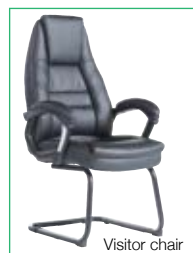

CODE	DESCRIPTION	PRICE
NBO300T1	High back	£170.00
NBO100C1	Visitor chair	£162.00